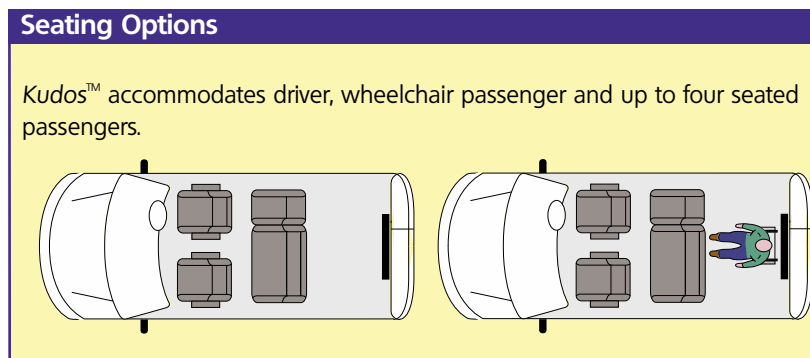

Fontana red

Acapulco blue

Starlight blue

Colour palette for illustrative purposes only. Special colours available on request.

Features & Accessories

Style Features	
Twin sliding side doors	✓
One piece tailgate	✓
Body coloured bumpers, door handles & mirrors	✓
16" alloy wheels	✓
Roof rails - silver	✓
Metallic paint	•
Floor mats	•
Taxi Features	
Centre console with storage compartment	✓
Overhead storage	✓
Taxi meter	•
Taxi sign	•
Safety & Security	
ABS with EBD and ESP	✓
Front fog lights	✓
Driver, front passenger and side airbags	✓
Immobiliser & alarm	✓
3-point seat belts	✓
ISOFIX seats	✓
CCTV	•
Comfort & Convenience	
Electrically adjustable and heated door mirrors	✓
8-way adjustable driver's seat with lumbar support	✓
Trip computer with multi-function display	✓
Electric front windows	✓
Climatic semi-automatic air conditioning	✓
3 x 12v sockets	✓
Automatic rain sensing wipers	✓
Heat insulating glass	✓
Hill hold assist	✓
Tom Tom satellite navigation	•
Rear parking sensors	•
Supagard professional interior & exterior protection	•
Audio & Telematics	
Bluetooth® connectivity	✓
Colour DAB radio	✓
CD player, MP3 compatible with 6 speakers	✓

KEY ✓ = included • = optional

Kudos™ accommodates driver, wheelchair passenger and up to four seated passengers.

Access features include:

- Lowered floor for optimum accessibility
- High quality wheelchair restraint system
- Lap and diagonal seat belt for wheelchair passenger
- New FlatFold™ ramp for maximum, easy-to-use luggage space